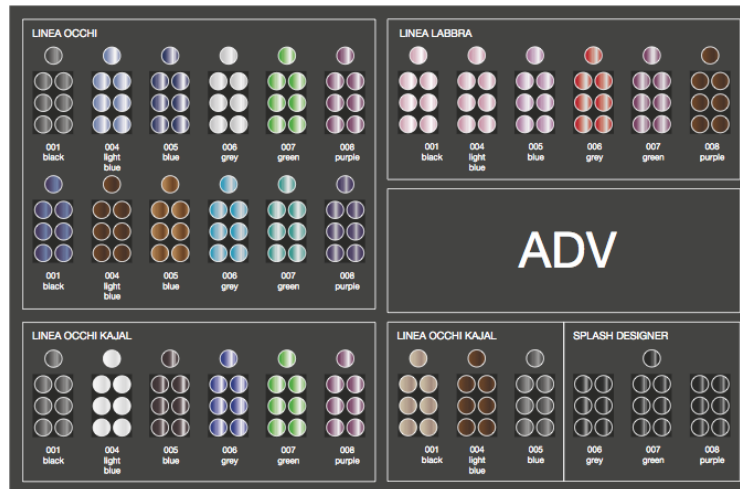

PENCILS COLLECTION DISPLAY

POS MATERIAL DESCRIPTION

POS NAME: PENCIL COLLECTION DISPLAY

POS REF:

ASSORTMENT:

TESTER: present

DIMENSION: L 37 x W 19,7 x H 24,5

MATERIAL: cardboard

AVAILABLE FROM: 02/05/2016