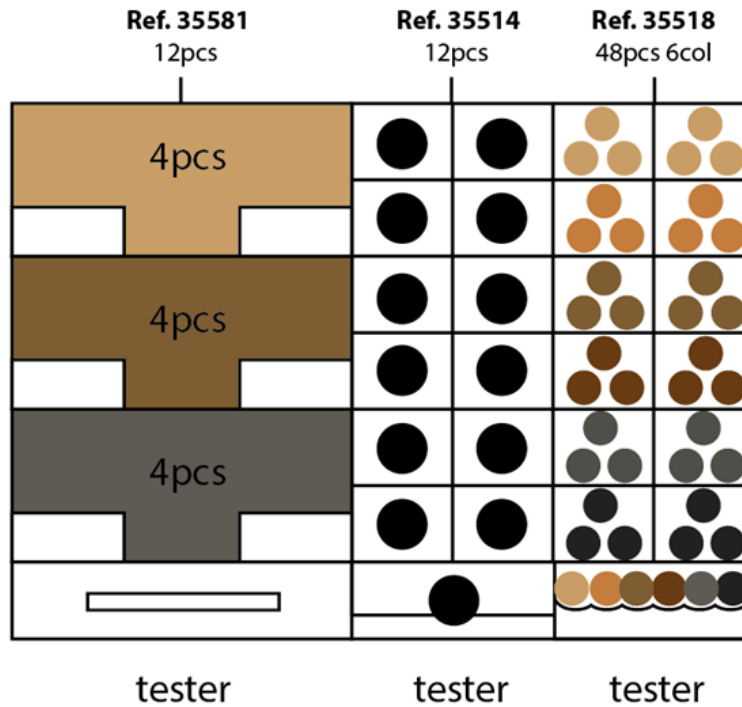

I BROW COLLECTION

POS MATERIAL DESCRIPTION

POS NAME:

POS REF:

ASSORTMENT:

TESTER: present

DIMENSION:

MATERIAL:

AVAILABLE FROM: 02/05/2016